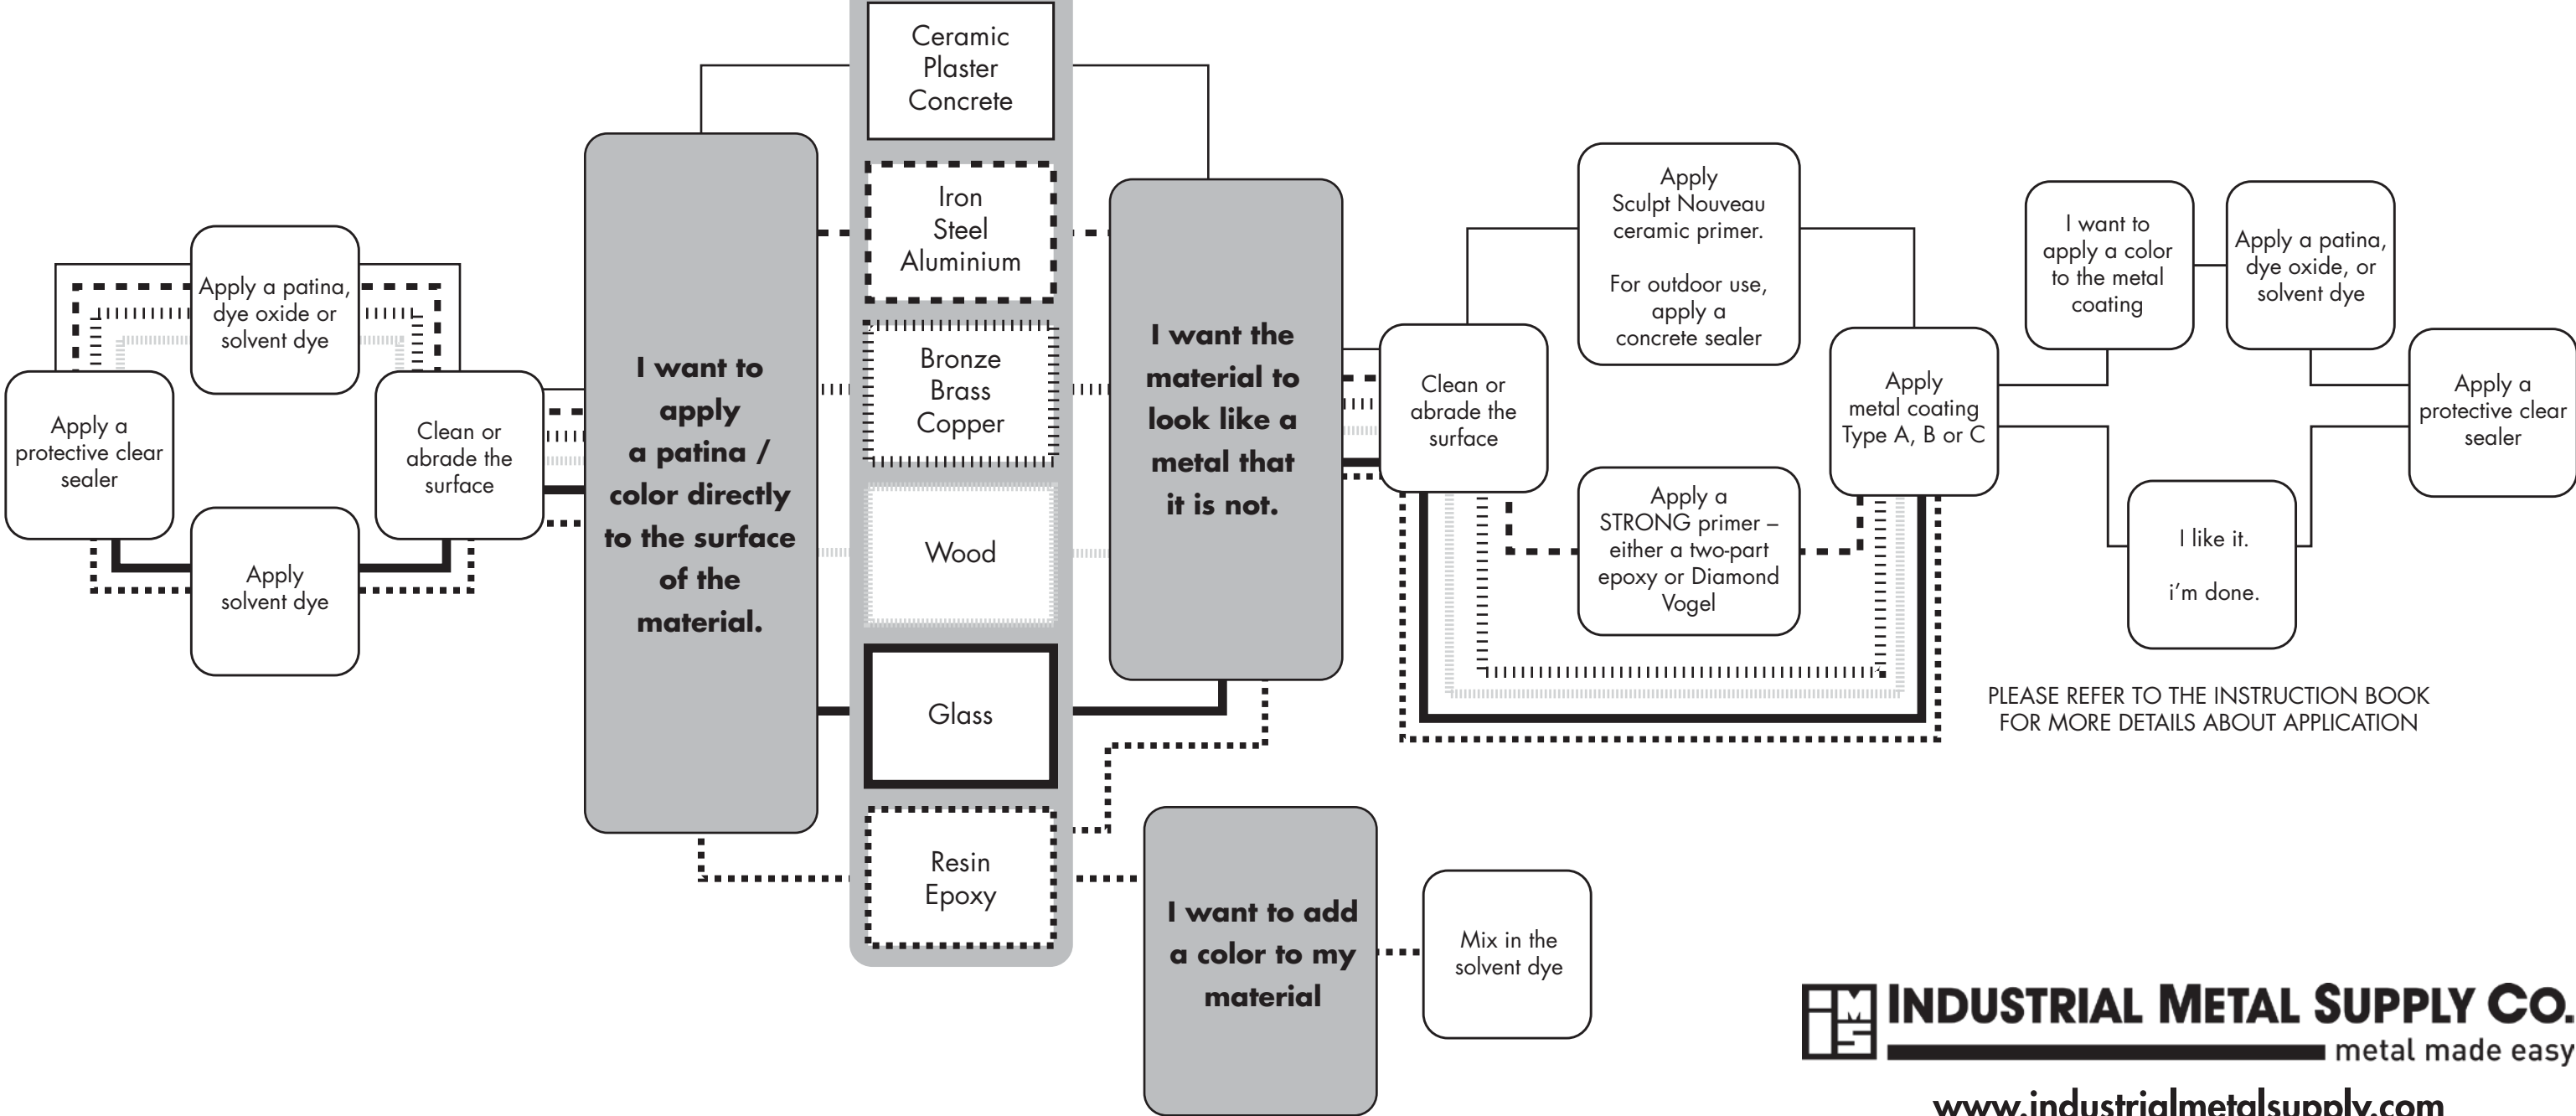

# FINISHING PRODUCTS

## Sculpt Nouveau

**START  
HERE**

Choose the material you are beginning with from below; then follow the chart either to the right or left, depending on what you want the finish to look like.

**INDUSTRIAL METAL SUPPLY CO.** metal made easy

[www.industrialmetalsupply.com](http://www.industrialmetalsupply.com)

Los Angeles 818.729.3333

Orange County 949.250.3343

Inland Empire 951.300.9900

San Diego 858.277.8200

Phoenix 602.454.1500